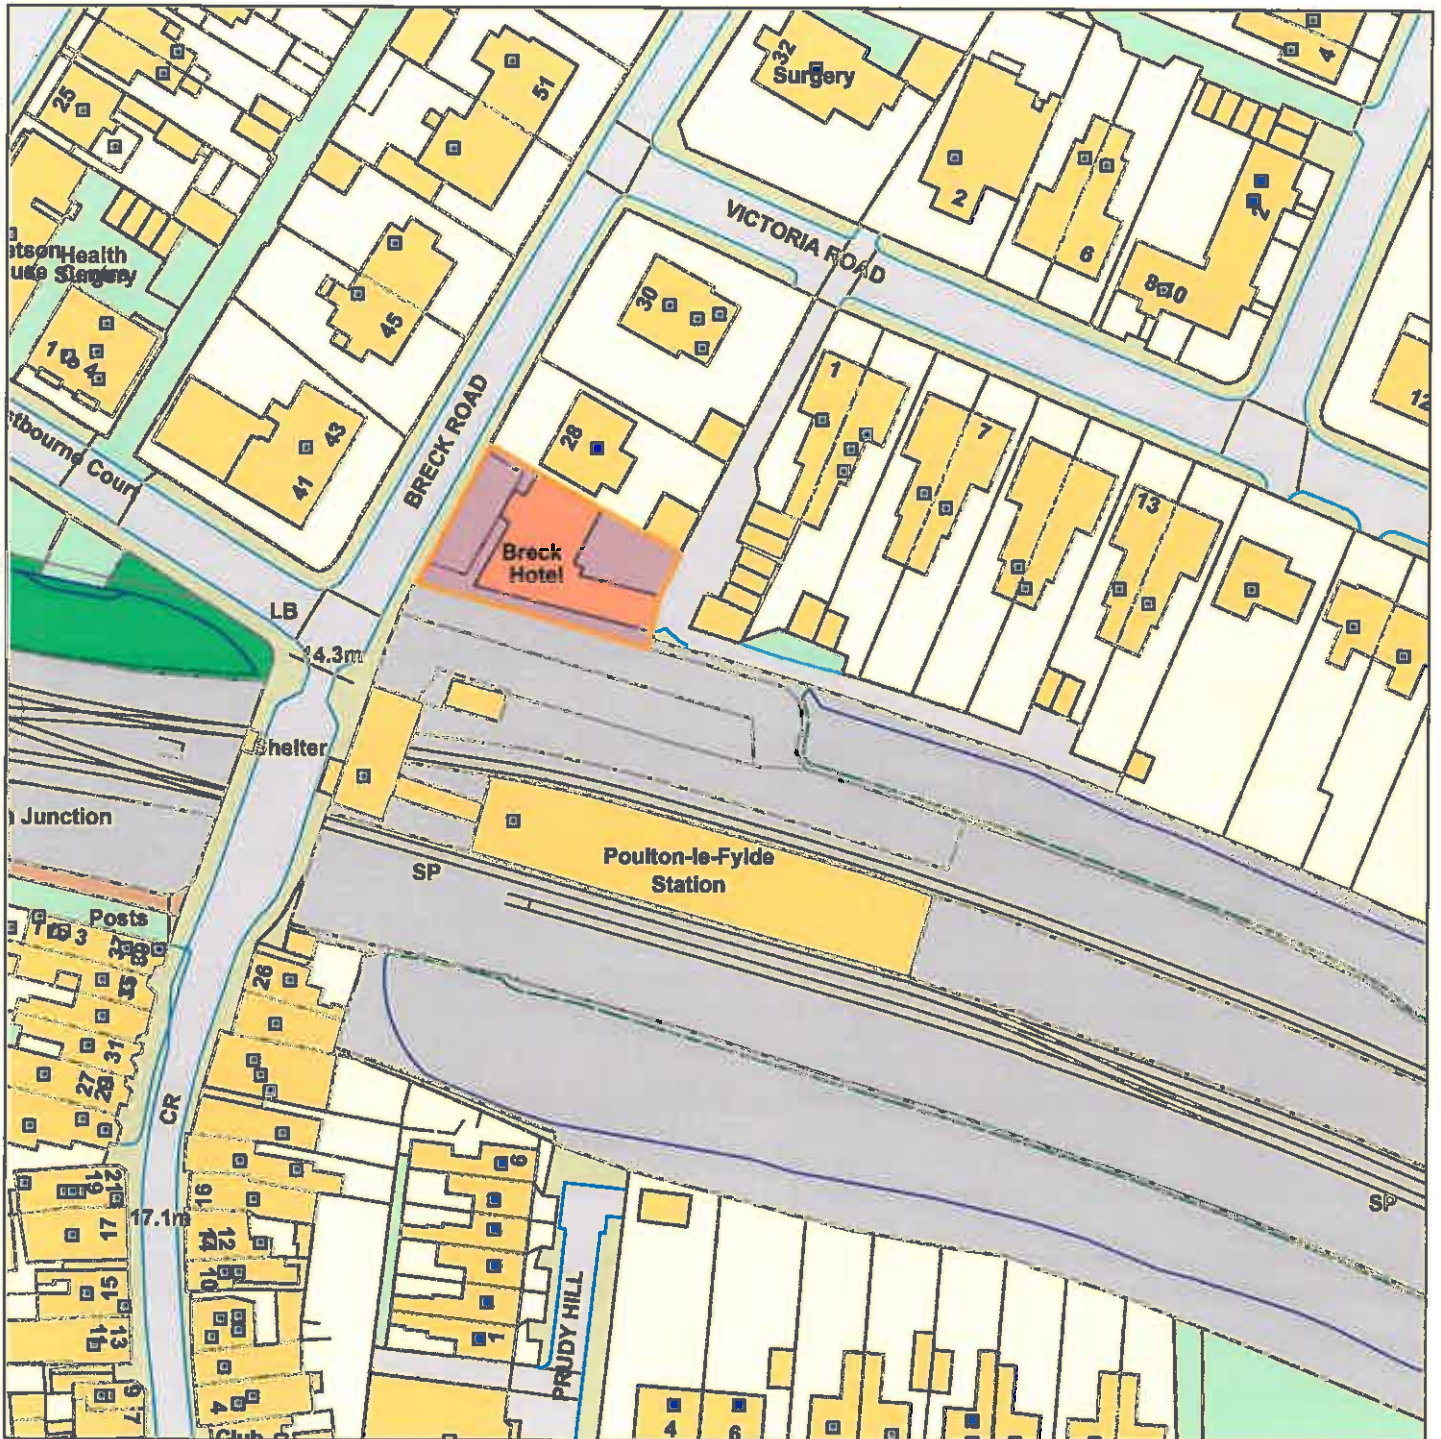

# Planning Committee

18/01008/FUL Former Breck Club 28 A Breck Road Poulton

Scale : 1:1036

Reproduced from the Ordnance Survey map with the permission of the Controller of Her Majesty's Stationery Office © Crown Copyright 2012.

Unauthorised reproduction infringes Crown Copyright and may lead to prosecution or civil proceedings.

Organisation	Wyre Council
Department	Planning Department
Comments	Item 1
Date	19 February 2019
SLA Number	100018720